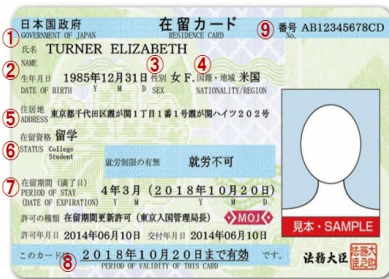

About the important residence card

A residence card is **an identification card for foreign nationals** who stay in Japan for more than **three months**. It's a very important card. **Please make sure to keep the residence card with you all the time.** You need it when you submit documents to the Immigration Bureau or the City Hall.

- ①Name ②Date of birth ③Gender ④Nationality ⑤Address

⑥Residence status : **Qualifications Required to stay in Japan**

⑦Period of stay : **Your last day in Japan**

⑧Expiration date

⑨Residence card number

★ **You can't do any work or activities that are different from your status.**

★ **You can't stay in Japan beyond your period of stay.**

If you lose your residence card, submit the documents to the immigration Bureau in Nagano city within **14 days** from the day you find out that you have lost your residence card.

For more information →

You want to use your current Residence card, When you leave and return to Japan.

- Someone who will return to Japan within a year

★ Before leaving Japan, you don't need to get a **Re-entry Permit** from Immigration Bureau.

★ You will show your **passport** and **Residence card** to a immigration inspector when you leave Japan at the airport. You will check ☒ { **Intended period out of Japan** ☐ within one year } and { ☐ 1. I am leaving Japan temporarily and will return } on **your Immigration card.**

★ Please check your period of stay and decide when to return to Japan.

Someone whose period of stay is **more than one year** after the date of leaving Japan

➔ **You will be back within a year of leaving Japan.**

Someone whose period of stay is **less than one year** after the date of leaving Japan.

➔ **You will be back by period of stay.**